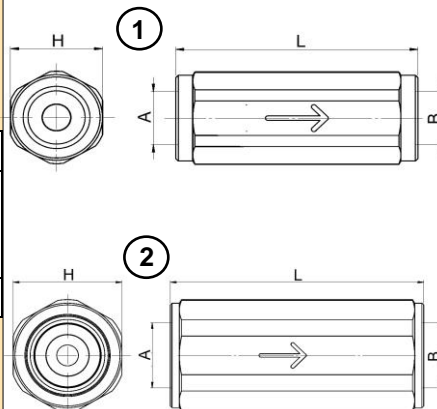

CARACTERISTIQUES

Le dispositif est constitué :

- d'un corps avec des raccords d'entrée et de sortie
- d'un dispositif anti-retour composé d'un clapet, sa garniture (joint), d'un siège de clapet et d'un ressort
- Pression d'alimentation : 0,5 à 25 bar
- Température de fonctionnement et de stockage : - 20°C à + 60°C
- Indication du KV suivant : DIN EN 60534-2-3

MATIERES

Corps	Acier zingué
Clapet + circlips + rondelle	Inox 316 L
Ressort	
Joint	EPDM

ENTREE / SORTIE

The C₂H₂ non-return valves are designed to be a part of acetylene gas pipeline systems.

They are installed at the outlet of a cylinder or at the nearest of the gas pipeline supply sources. They allow acetylene to pass in one direction while blocking the return of gas in the other direction.

They are suitable for use as security elements in the gas pipeline systems.

FEATURES

The device is mainly composed of:

- a body with inlet and outlet fittings
- a non-return device consisting of a valve and its seal, a valve seat and a spring
- Inlet pressure: 0,5 to 25 bar
- Operating or storage temperature: - 20°C to + 60°C
- KV indication according to: DIN EN 60534-2-3

MATERIAL

Body	Galvanized steel
Valve + circlips + washer	316 L stainless steel
Spring	
Seal	EPDM

INLET / OUTLET

Figures	Modèle / Model	Entrée / Inlet (A)	Sortie / Outlet (B)	L (mm)	H (mm)	KV (m ³ /h)	ΔP (bar)
1	CAR G 1/4"	G 1/4" F	G 1/4" F	50	19	0,67	0,4
2	CAR G 1/2"	G 1/2" F	G 1/2" F	70	30	2,80	